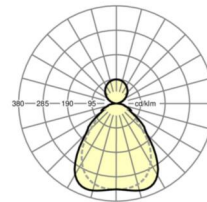

Order number	46252026175
EAN number	4020863378401
Commodity code	94051190
Certification mark	IP 20, Protection class I, VDU 65° < 3000, F, Indoor, CE
Impact resistance (IK rating)	IK02
Ambient temperatur	ta 25°C
Special properties	Ready for IoT
Warranty period	5 years
State funding programs	BEG - Federal funding for efficient buildings (valid only for Germany)

ELECTRICAL ENGINEERING

Controller	Electronic driver DALI2 (1 pcs.)
System output	36W
Mains voltage	230V/50Hz
Circuit breakers (inrush current)	12 pieces/B10, 20 pieces/B16, 21 pieces/C10, 33 pieces/C16
Energy efficiency class/light source	C

LIGHTING TECHNOLOGY

Placement	LED, Colour rendering/Light colour CRI ≥ 80 / 3000K
Colour tolerance (MacAdam)	3SDCM
Nominal luminous flux	4568lm
LED service life	50000h L90/B10 (Tq 25°C)
Luminaire luminous efficiency	128lm/W
UGR lat./long.	16.3 / 15.8

MECHANICS

Housing colour	silver grey/white aluminium RAL 9006
Dimensions (LxWxDxH)	1250mm x 321mm x 24mm
Weight (net)	4.8kg
Type of installation	Pendant light strip mounting

Dimensions

L	1250 mm	Length
B	321 mm	Width
H	24 mm	Height
A1	700 mm	Mounting distance single mounting
A2	983 mm	Mounting distance 1st luminaire of the light run
A3	1266 mm	Mounting distance between luminaires in a light run arrangement
P min	150 mm	Minimum suspension length
P max	1900 mm	Maximum suspension length

DEEP-LINK

<https://www.regiolum.de/en/article/46252026175>