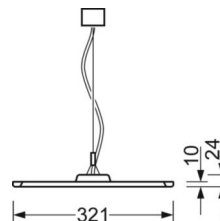

Reference	LED 4600lm 830
ηLB	100 %
Φ ↓/↑	74 % / 26 %
UGR lat./long.	16.3 / 15.8
VDU	65° < 3000cd/m²