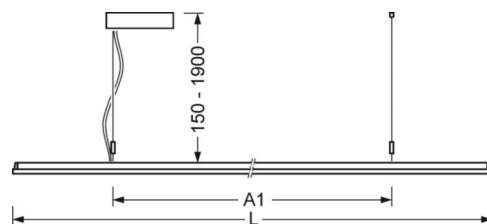

Suspended luminaire/light run - Micro-prismatic diffuser - direct/indirect distribution - equipped for light run installation

Ultra-flat luminaire housing design, painted extruded aluminium profile, visible installation height 10/24mm, prepared for light run installation; Housing colour silver grey/white aluminium RAL 9006; Direct/indirect light distribution, direct share by means of a microprism made of PMMA, homogeneous light emission through lateral LED light coupling in Light Guide panel and semi-diffuse, reflective white coating, with special decoupling technology for defined ceiling illumination; for VDU workstations, omnidirectional glare reduction according to the current norm DIN-EN 12464-1. Electrical connection via start luminaire with 5-pin connection cable and light-run luminaires with through-wiring. Luminaire can only be operated in conjunction with a single luminaire. Y-wire suspension and luminaire connector are included in the scope of delivery Suspension set with a canopy and integrated light control available separately as accessories.

CHARACTERISTICS

Order number	46252026175
EAN number	4020863378401
Commodity code	94051190
Certification mark	IP 20, Protection class I, VDU 65° < 3000, F, Indoor, CE
Impact resistance (IK rating)	IK02
Ambient temperatur	ta 25°C
Special properties	Ready for IoT
Warranty period	5 years
State funding programs	BEG - Federal funding for efficient buildings (valid only for Germany)

ELECTRICAL ENGINEERING

Controller	Electronic driver DALI2 (1 pcs.)
System output	36W
Mains voltage	230V/50Hz
Circuit breakers (inrush current)	12 pieces/B10, 20 pieces/B16, 21 pieces/C10, 33 pieces/C16
Energy efficiency class/light source	C

LIGHTING TECHNOLOGY